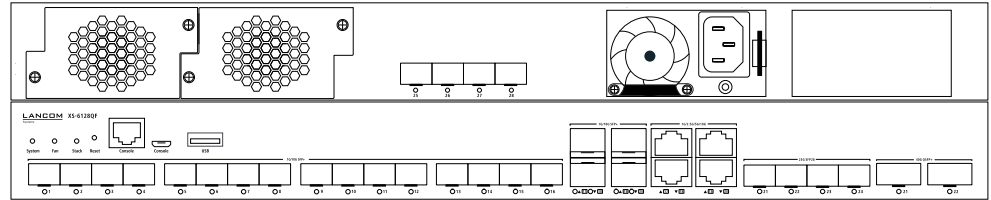

LANCOM IAP-821

LANCOM OW-602

WLAN CONTROLLERS

LANCOM WLC-2000

LANCOM WLC-60

SWITCHES

LANCOM XS-6128QF

LANCOM XS-5116QF