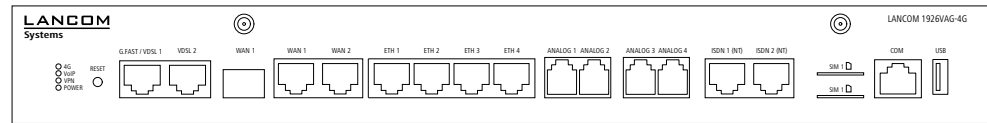

LANCOM R&S®Unified Firewall UF-60

LANCOM R&S®Unified Firewall UF-60 LTE

SECURITY

LANCOM R&S®Unified Firewall UF-T60

ROUTERS VPN & VoIP

LANCOM 1926VAG-5G

LANCOM 1926VAG-4G

LANCOM 1926VAG