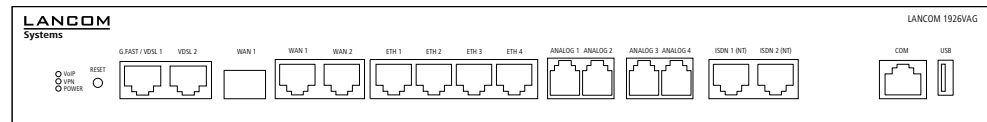

LANCOM R&S®Unified Firewall UF-60

LANCOM R&S®Unified Firewall UF-60 LTE

SECURITY

LANCOM R&S®Unified Firewall UF-T60

ROUTERS VPN & VoIP

LANCOM 1926VAG-5G

LANCOM 1926VAG-4G

LANCOM 1926VAG

LANCOM 1900EF-5G

LANCOM 1900EF

ROUTERS VPN & VoIP

LANCOM 1803VAW

LANCOM 1803VA-5G

LANCOM 1803VA-4G

LANCOM 1803VA

ROUTERS VPN & VoIP