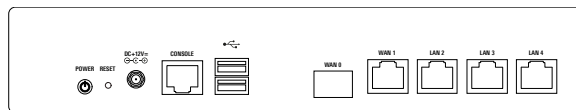

LANCOM R&S®Unified Firewall UF-260