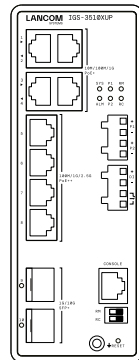

LANCOM IAP-822

LANCOM OX-6400

LANCOM IAP-821

LANCOM OW-602

WLAN CONTROLLERS

LANCOM WLC-2000

LANCOM WLC-60

SWITCHES

LANCOM XS-6128QF

LANCOM XS-5116QF

LANCOM XS-5110F

LANCOM IGS-3510XUP (NEW)

NEW

SWITCHES

LANCOM GS-4554XUP

LANCOM GS-4554XP