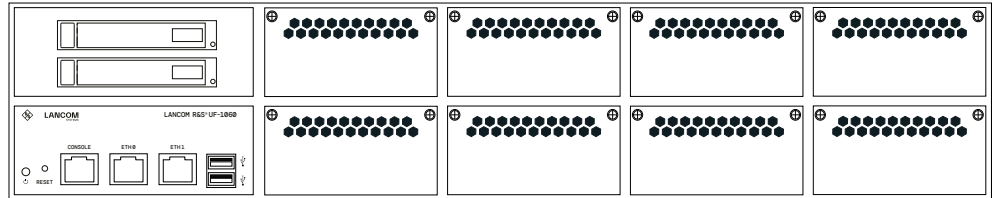

Security

NEW

LANCOM R&S®Unified Firewall UF-1060 (NEW)