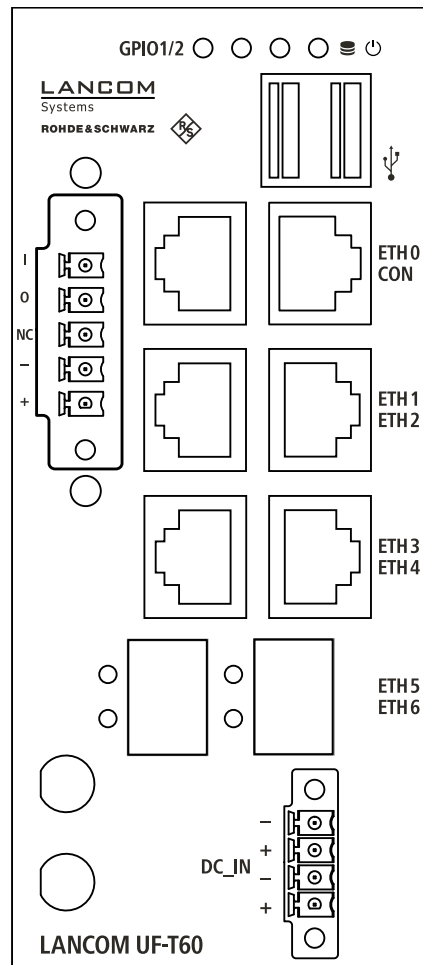

Power Supply Modules

- 26 LANCOM DPSU-480/55 (NEW)
- 26 LANCOM SPSU UF-760
- 26 LANCOM SPSU-920
- 26 LANCOM SPSU-250

Security

NEW

LANCOM R&S®Unified Firewall UF-1060 (NEW)

LANCOM R&S®Unified Firewall UF-760

LANCOM R&S®Unified Firewall UF-360

LANCOM R&S®Unified Firewall UF-260

LANCOM R&S®Unified Firewall UF-160

SECURITY

LANCOM R&S®Unified Firewall UF-60

LANCOM R&S®Unified Firewall UF-60 LTE

LANCOM R&S®Unified Firewall UF-T60

ROUTERS VPN & VoIP

LANCOM 1926VAG-5G

LANCOM 1926VAG-4G

LANCOM 1926VAG

LANCOM 1900EF-5G

LANCOM 1900EF

ROUTERS VPN & VoIP

LANCOM 1803VAW